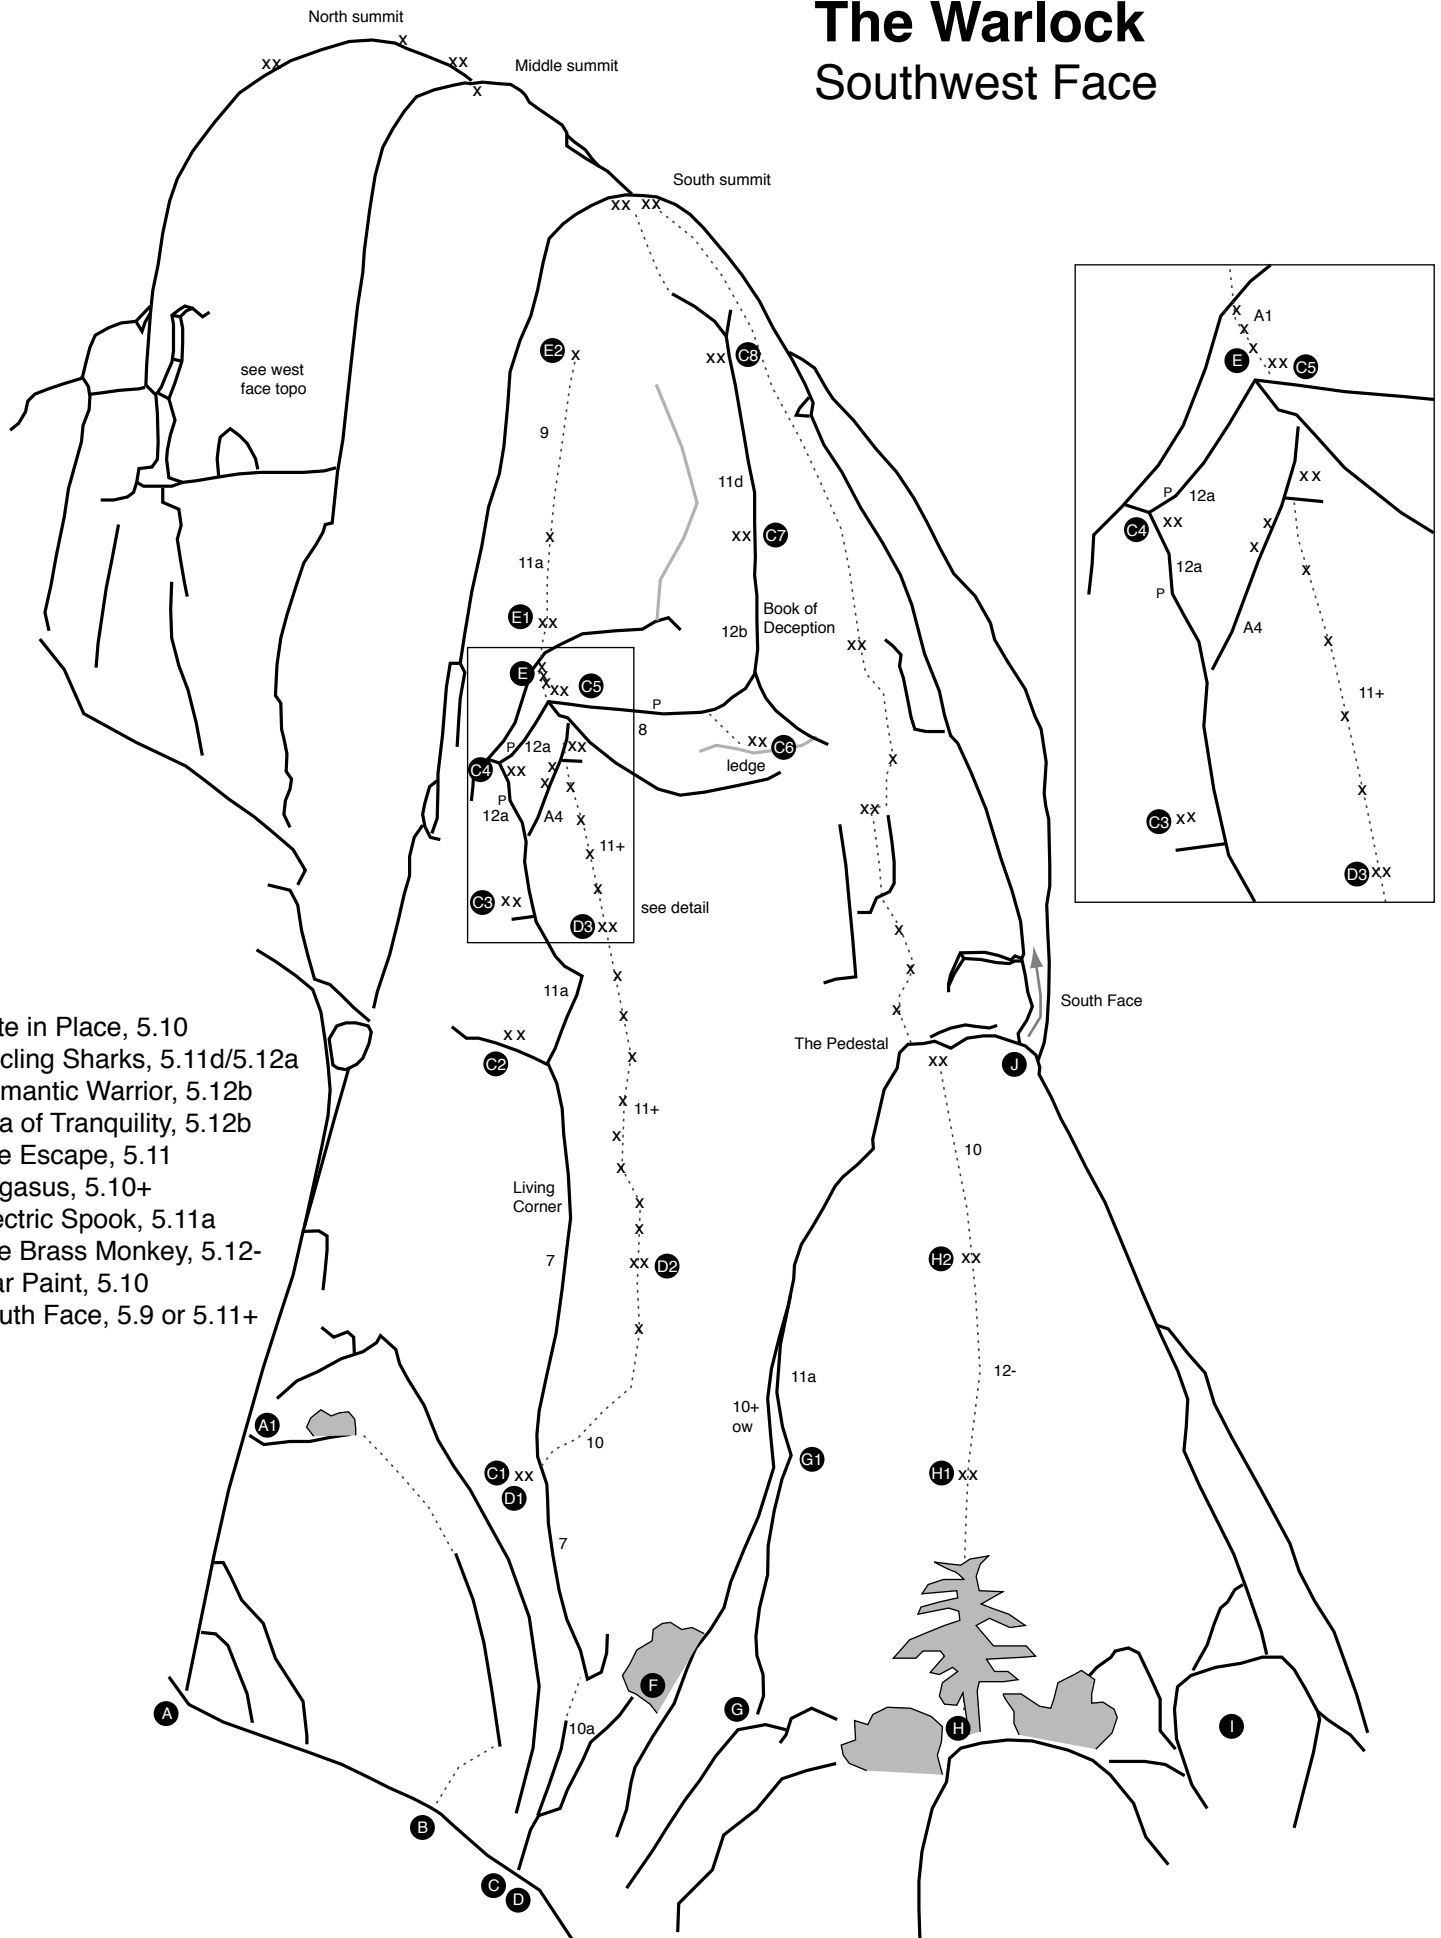

The Warlock Southwest Face

- A. Fate in Place, 5.10
- B. Circling Sharks, 5.11d/5.12a
- C. Romantic Warrior, 5.12b
- D. Sea of Tranquility, 5.12b
- E. The Escape, 5.11
- F. Pegasus, 5.10+
- G. Electric Spook, 5.11a
- H. The Brass Monkey, 5.12-
- I. War Paint, 5.10
- J. South Face, 5.9 or 5.11+