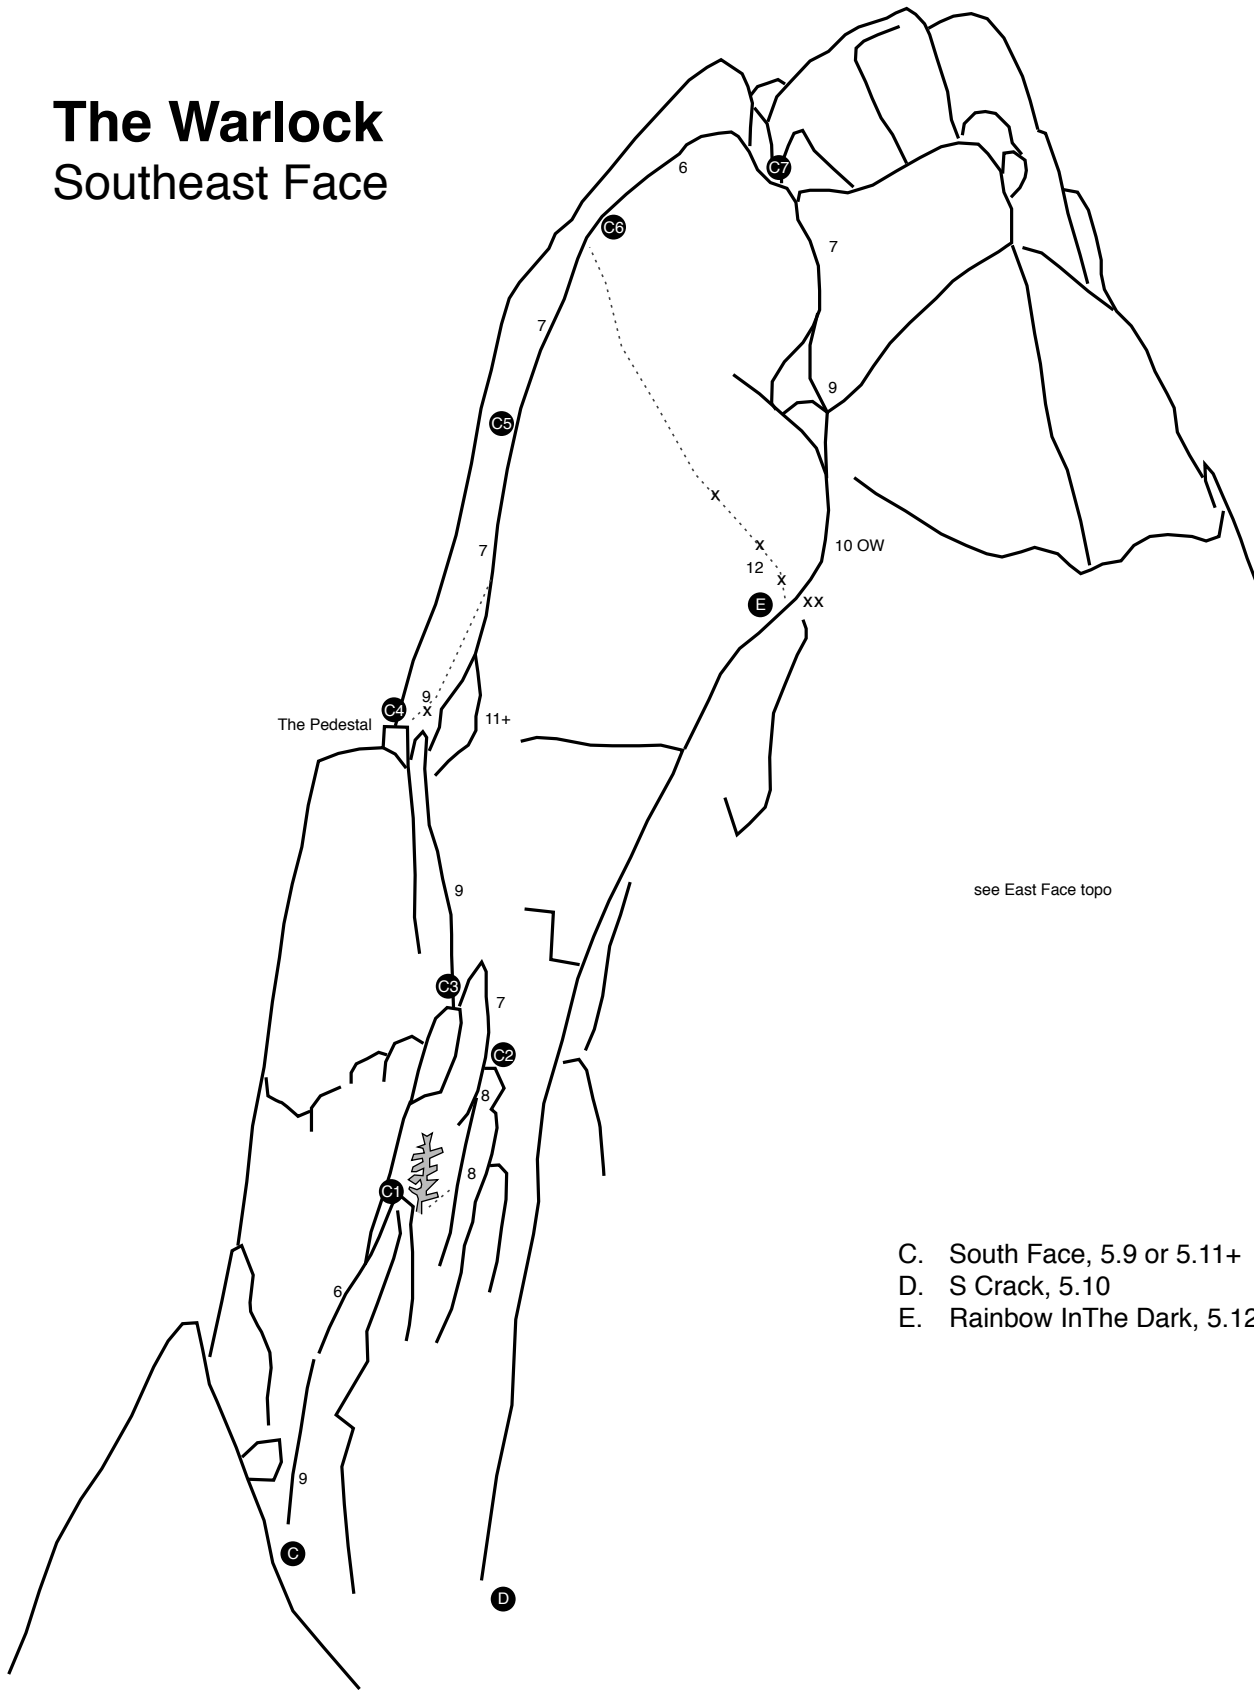

# The Warlock

## Southeast Face

see East Face topo

- C. South Face, 5.9 or 5.11+
- D. S Crack, 5.10
- E. Rainbow InThe Dark, 5.12b