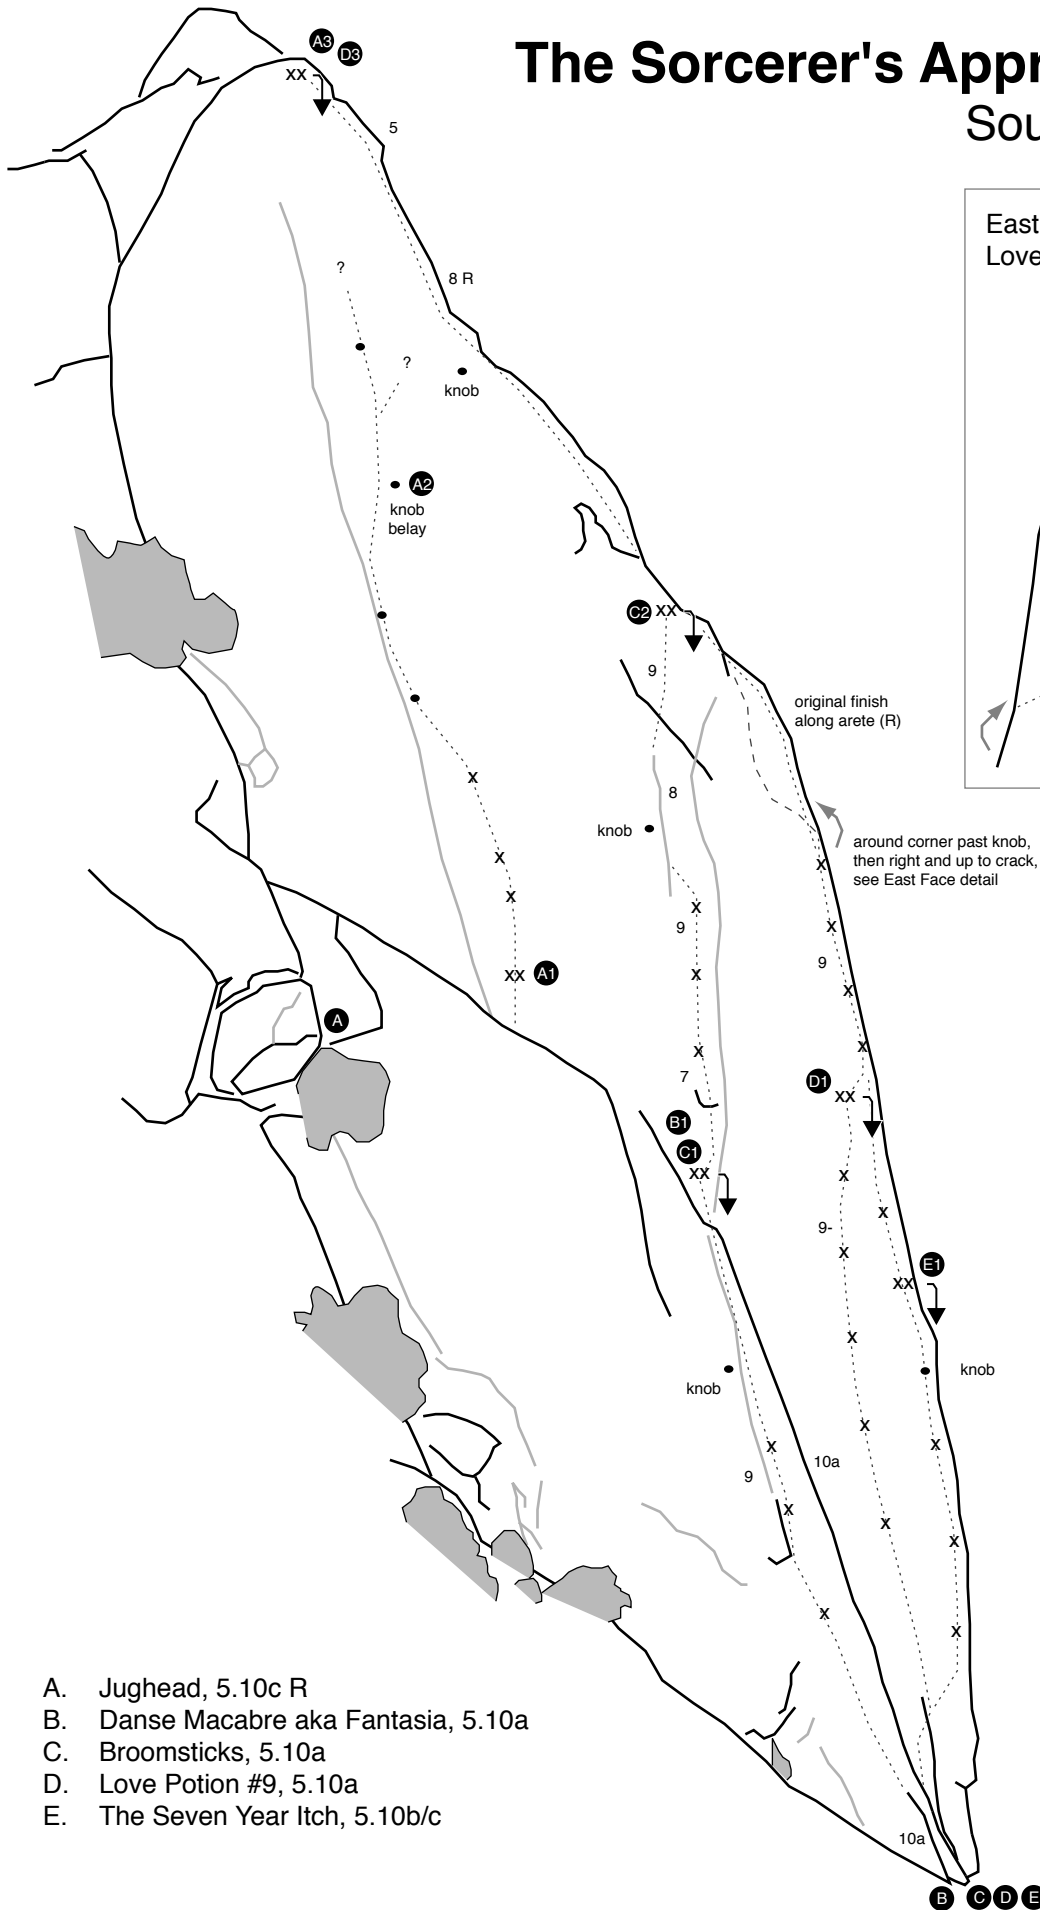

# The Sorcerer's Apprentice

## South Face

- A. Jughead, 5.10c R
- B. Danse Macabre aka Fantasia, 5.10a
- C. Broomsticks, 5.10a
- D. Love Potion #9, 5.10a
- E. The Seven Year Itch, 5.10b/c