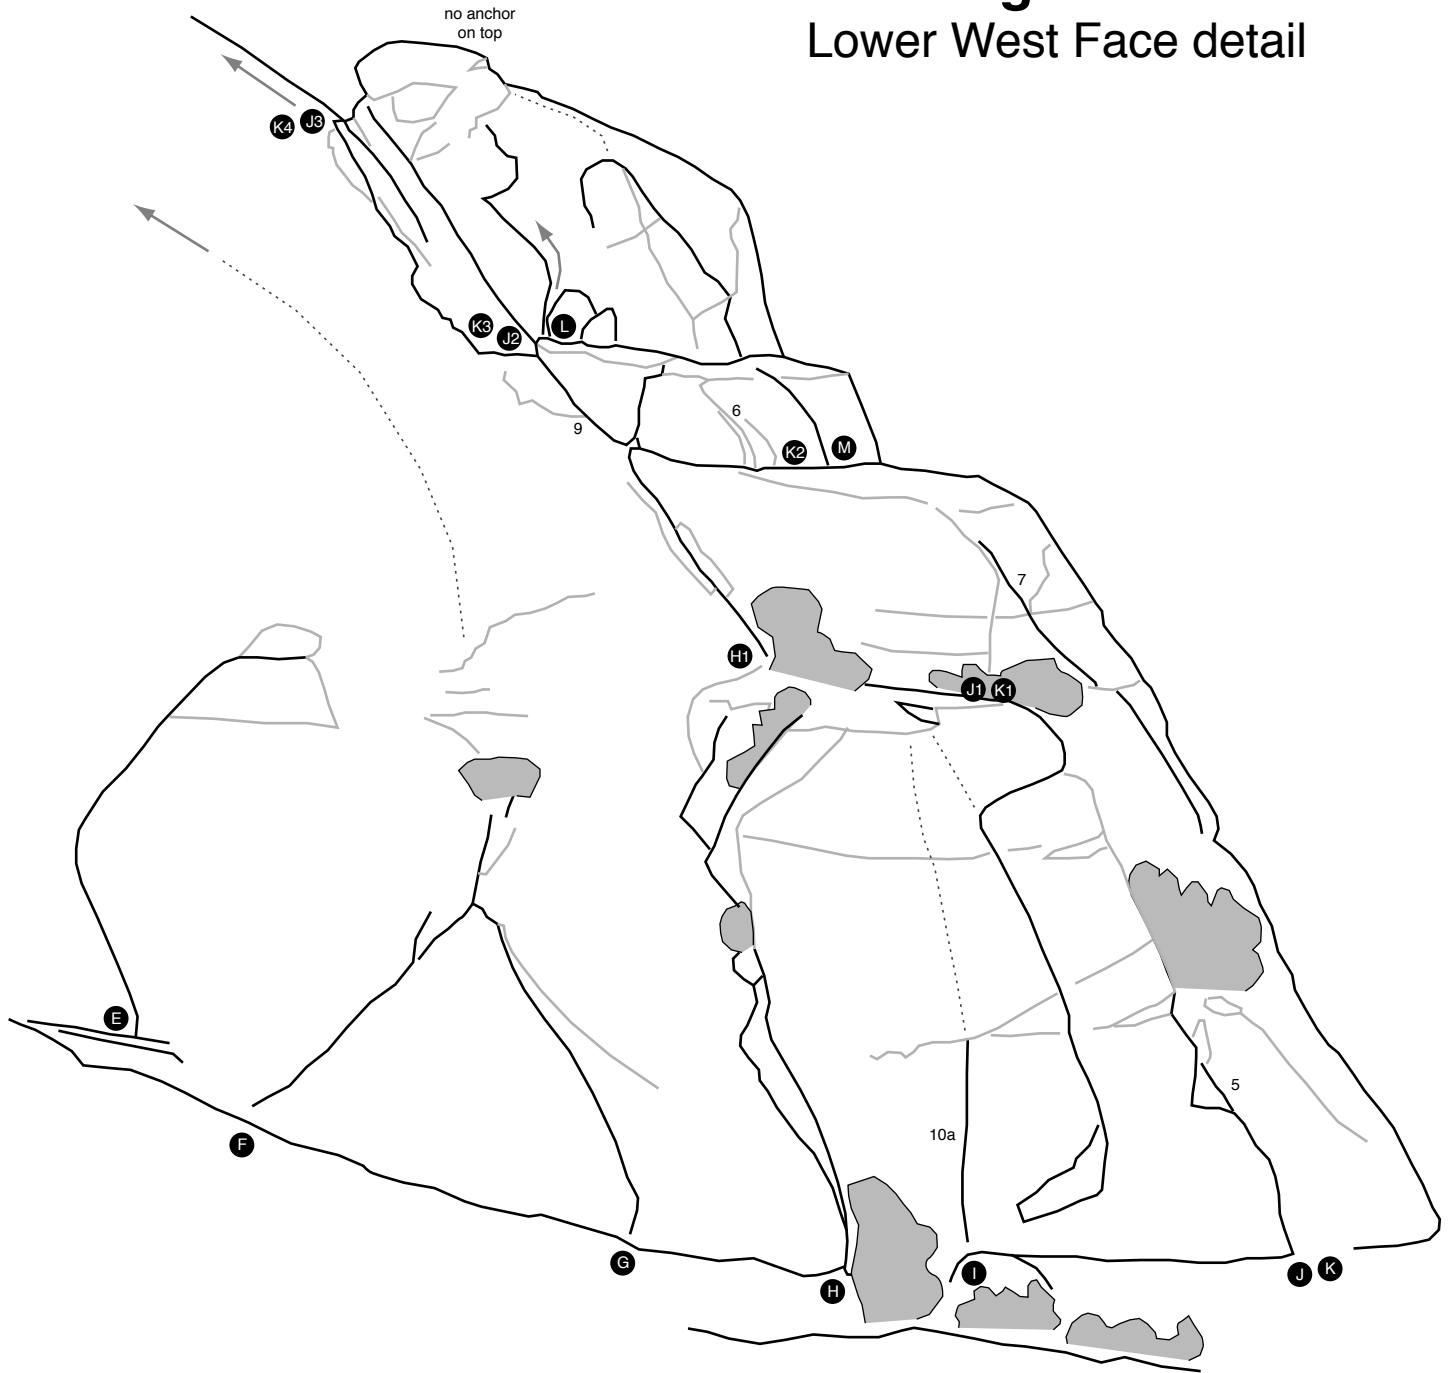

The Magician

Lower West Face detail

- E. Shitfire, 5.10
- F. Great White Direct, 5.10
- G. Sidewalk Magic, A4
- H. Black Magic, 5.7
- I. Silence of the Clams, 5.10
- J. Magic Dragon, 5.9
- K. Strange Brew, 5.8
- L. Twist of Fate, 5.10a
- M. Siege of Troy, 5.8