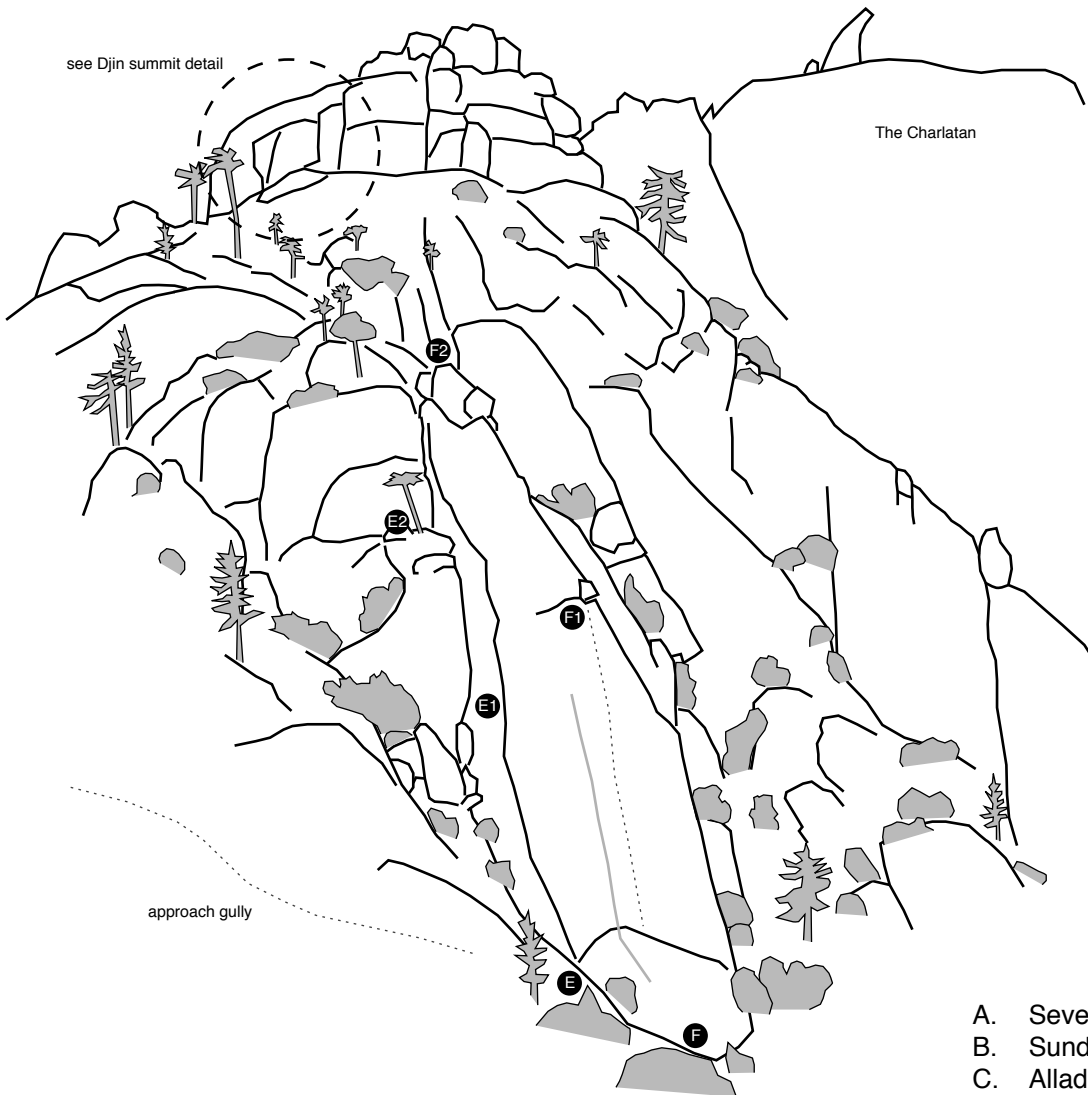

Djin Needle

Southwest Face

Djin summit detail

- A. Severed Ties, 5.10b
- B. Sundance, 5.10b
- C. Alladin Sane, 5.10+
- D. Hangman, 5.9-
- E. Song of the Lorelei, 5.10+/5.11-
- F. Candelabrum, 5.7