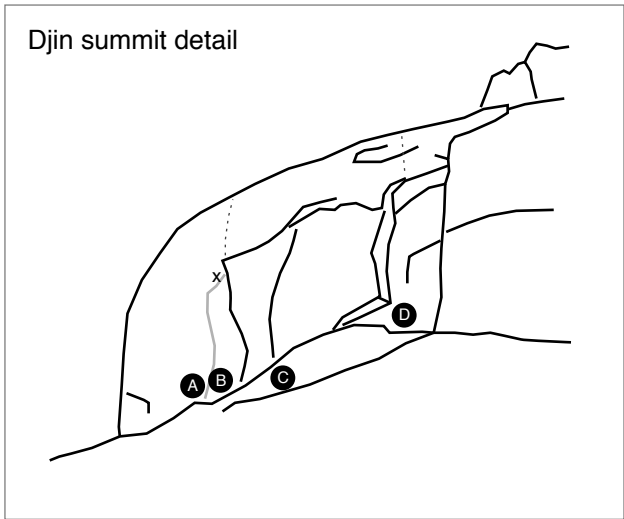

Djin Needle

Southwest Face

Djin summit detail

- A. Severed Ties, 5.10b
- B. Sundance, 5.10b
- C. Alladin Sane, 5.10+
- D. Hangman, 5.9-
- E. Song of the Lorelei, 5.10+/5.11-
- F. Candelabrum, 5.7