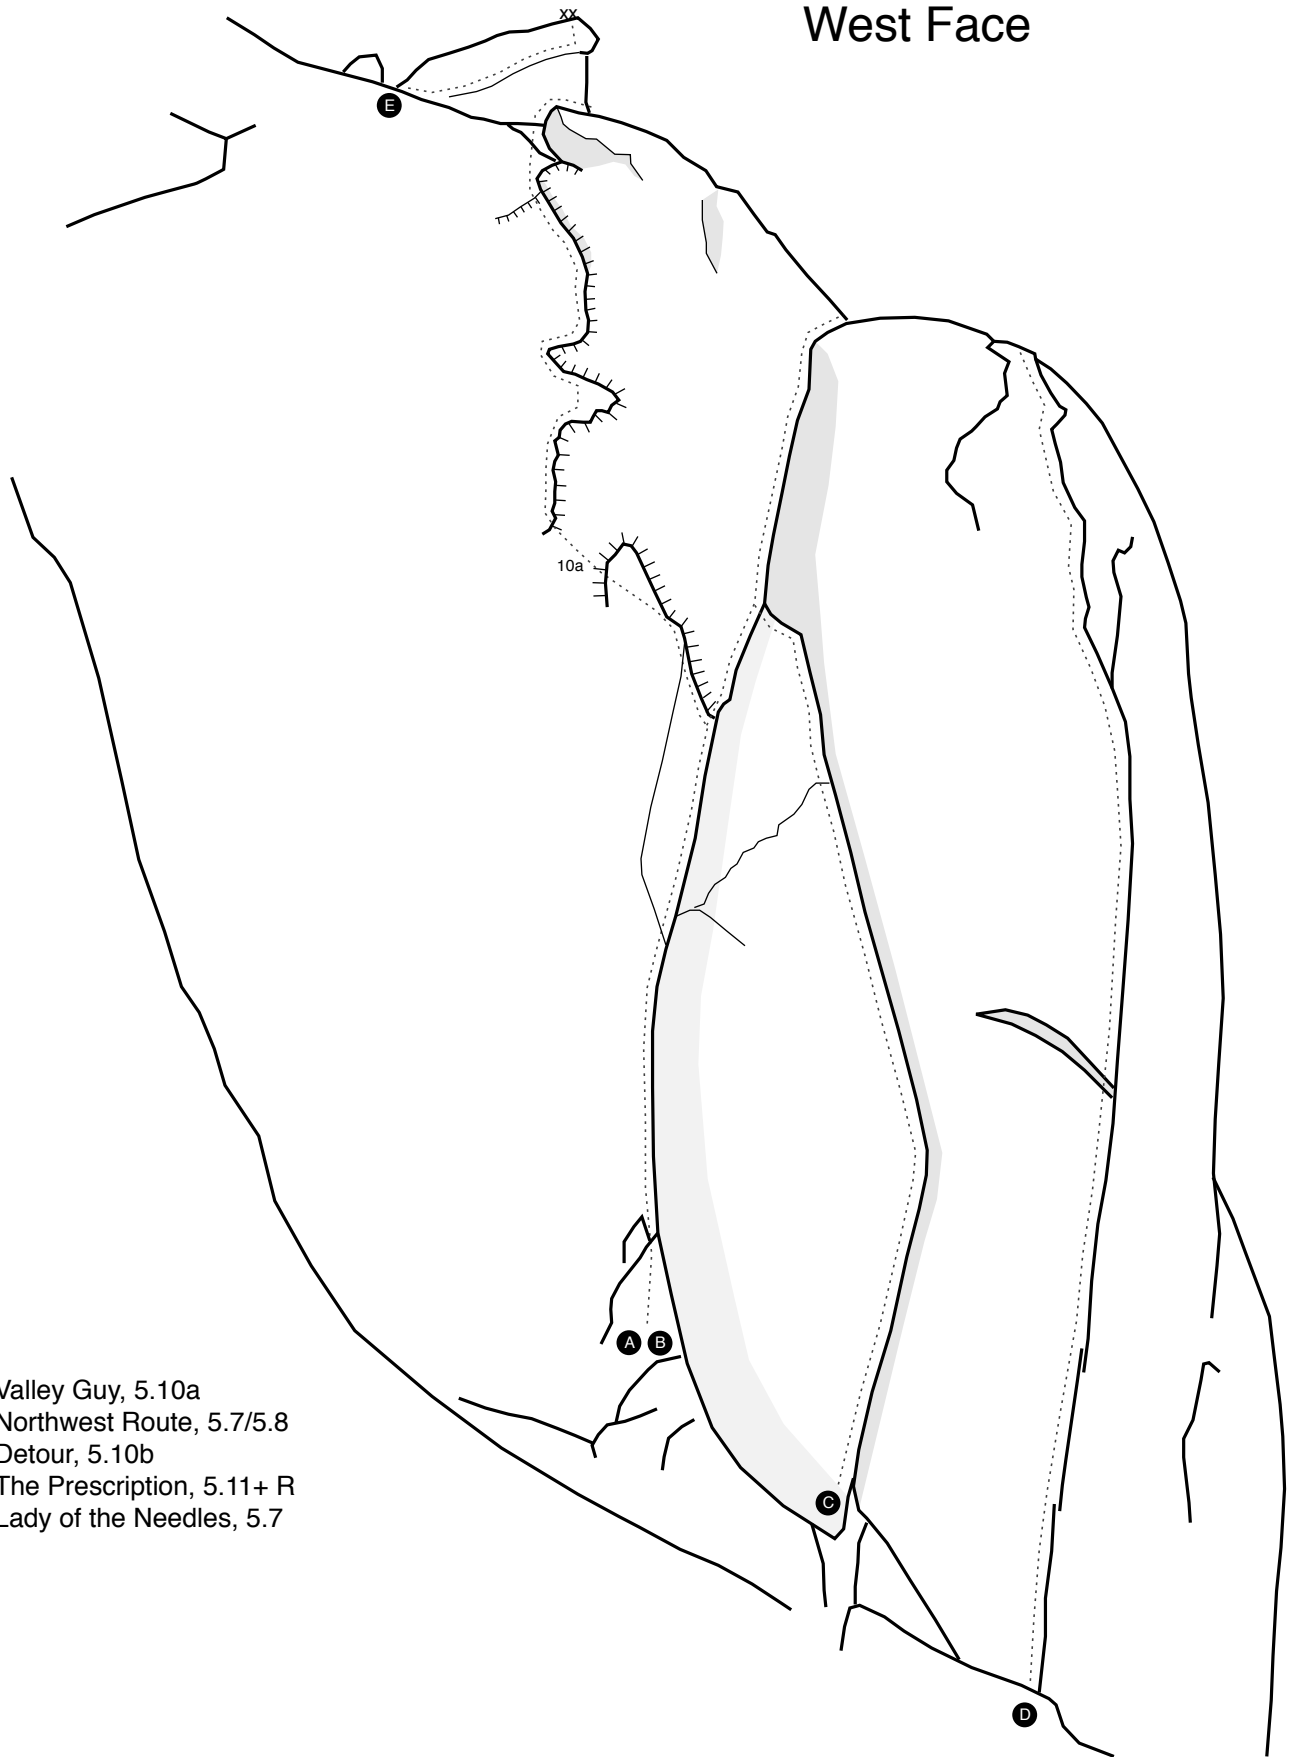

The Charlatan

West Face

- A. Valley Guy, 5.10a
- B. Northwest Route, 5.7/5.8
- C. Detour, 5.10b
- D. The Prescription, 5.11+ R
- E. Lady of the Needles, 5.7